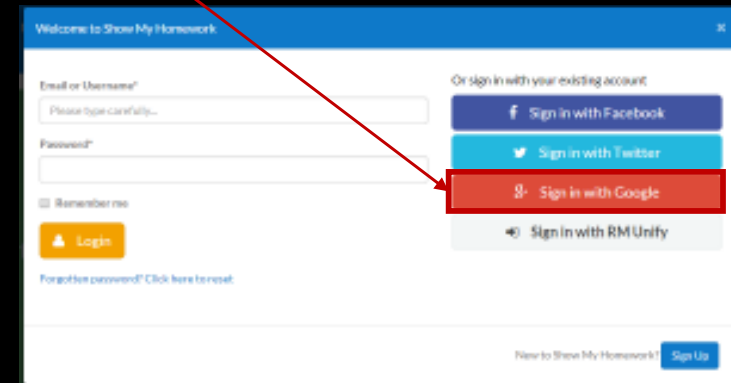

Go to the main school website and click on your Google mail link. This will take you to your personal Email account log in page.

Sign in and then open a new tab.

If you have any problems with your email account please contact the IT technicians.

How to access Show My Homework

Step 1

Online Services

- Remote Login
- e-Portal
- NWHS Email
- Google Mail
- Learning Links
- **Show My Homework**

Using the new tab return to the NWHS school website and the Online Services links (See above). This time select the “Show My Homework” link

The link will take you to the SMHW homepage.

How to access Show My Homework

Step 2

Once you reach the SMHW website you need to click the login button in the top right hand corner of the page. When you click the button a box (See Right) will appear.