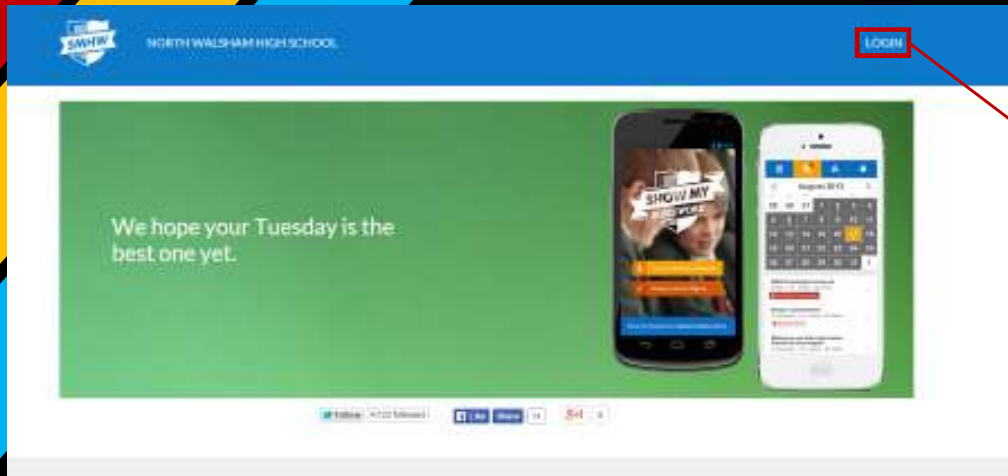

Once you reach the SMHW website you need to click the login button in the top right hand corner of the page. When you click the button a box (See Right) will appear.

Click Sign in with Google and then you will be logged into "Show My Homework".

If you have any problems with any of the previous steps please contact the IT technicians.

How to access Show My Homework

Step 3